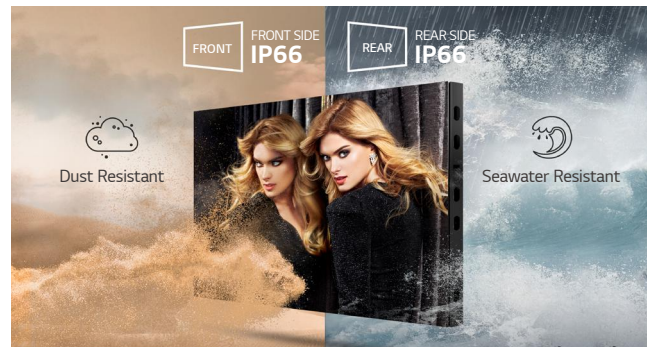

Reliable Weatherproof Design

The front and rear of the unit case are both IP66-certified, allowing stable operation unaffected by weather and harmful outdoor environments.