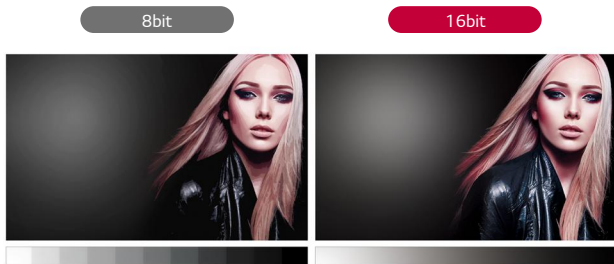

## Outstanding Visibility

Offering a 6,000nits, this super-bright display excels outdoors even in direct sunlight, instantly captivating attention and effectively delivering content.

## Detailed Expression of Color Depth

16-bit color processing provides a higher greyscale level, which seamlessly displays different depths and densities of colors without distortion, thereby giving a more realistic and sophisticated content.