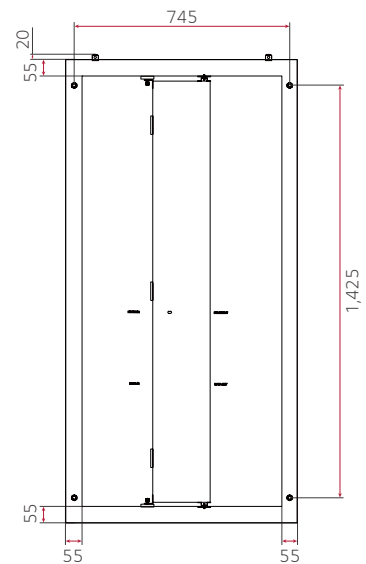

## DIMENSION

(unit: mm)

Download  
LG C-Display+  
Mobile App

Google Play Store

[www.lg.com/global/business/information-display](http://www.lg.com/global/business/information-display)  
[www.youtube.com/c/LGCommercialDisplay](https://www.youtube.com/c/LGCommercialDisplay)  
[www.facebook.com/LGInformationDisplay](https://www.facebook.com/LGInformationDisplay)  
[www.linkedin.com/company/lginformationdisplay](https://www.linkedin.com/company/lginformationdisplay)  
[twitter.com/LG\\_ID\\_HQ](https://twitter.com/LG_ID_HQ)