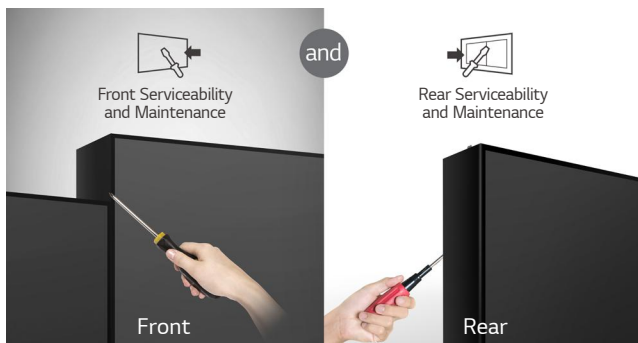

Front and Rear Serviceability

The display offers both front access and rear access, allowing customers to choose according to their installation environment and minimizing limitations in installation and maintenance.