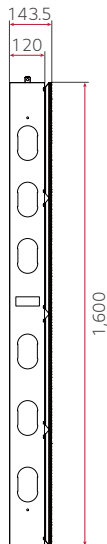

## Slim and Lightweight Design

A 1m<sup>2</sup> LED display weighs only 31.3kg, keeping a full set of screens lightweight and reducing strain on the structure holding them.

### LBS-V Series

Pixel Pitch	6.25 / 8.33 / 10.00 mm
Brightness	6,000 nit
Refresh Rate	4,000 Hz
Serviceability	Front and Rear
IP Rating (Front / Rear)	IP66

## DIMENSION

(unit: mm)

Download  
LG C-Display+  
Mobile App

Google Play Store

[www.lg.com/global/business/information-display](http://www.lg.com/global/business/information-display)  
[www.youtube.com/c/LGCommercialDisplay](https://www.youtube.com/c/LGCommercialDisplay)  
[www.facebook.com/LGInformationDisplay](https://www.facebook.com/LGInformationDisplay)  
[www.linkedin.com/company/lginformationdisplay](https://www.linkedin.com/company/lginformationdisplay)  
[twitter.com/LG\\_ID\\_HQ](https://twitter.com/LG_ID_HQ)