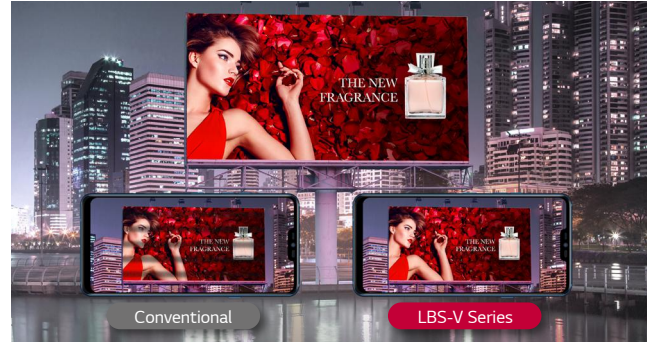

## Outstanding Visibility

Offering a 6,000nits, this super-bright display excels outdoors even in direct sunlight, instantly captivating attention and effectively delivering content.